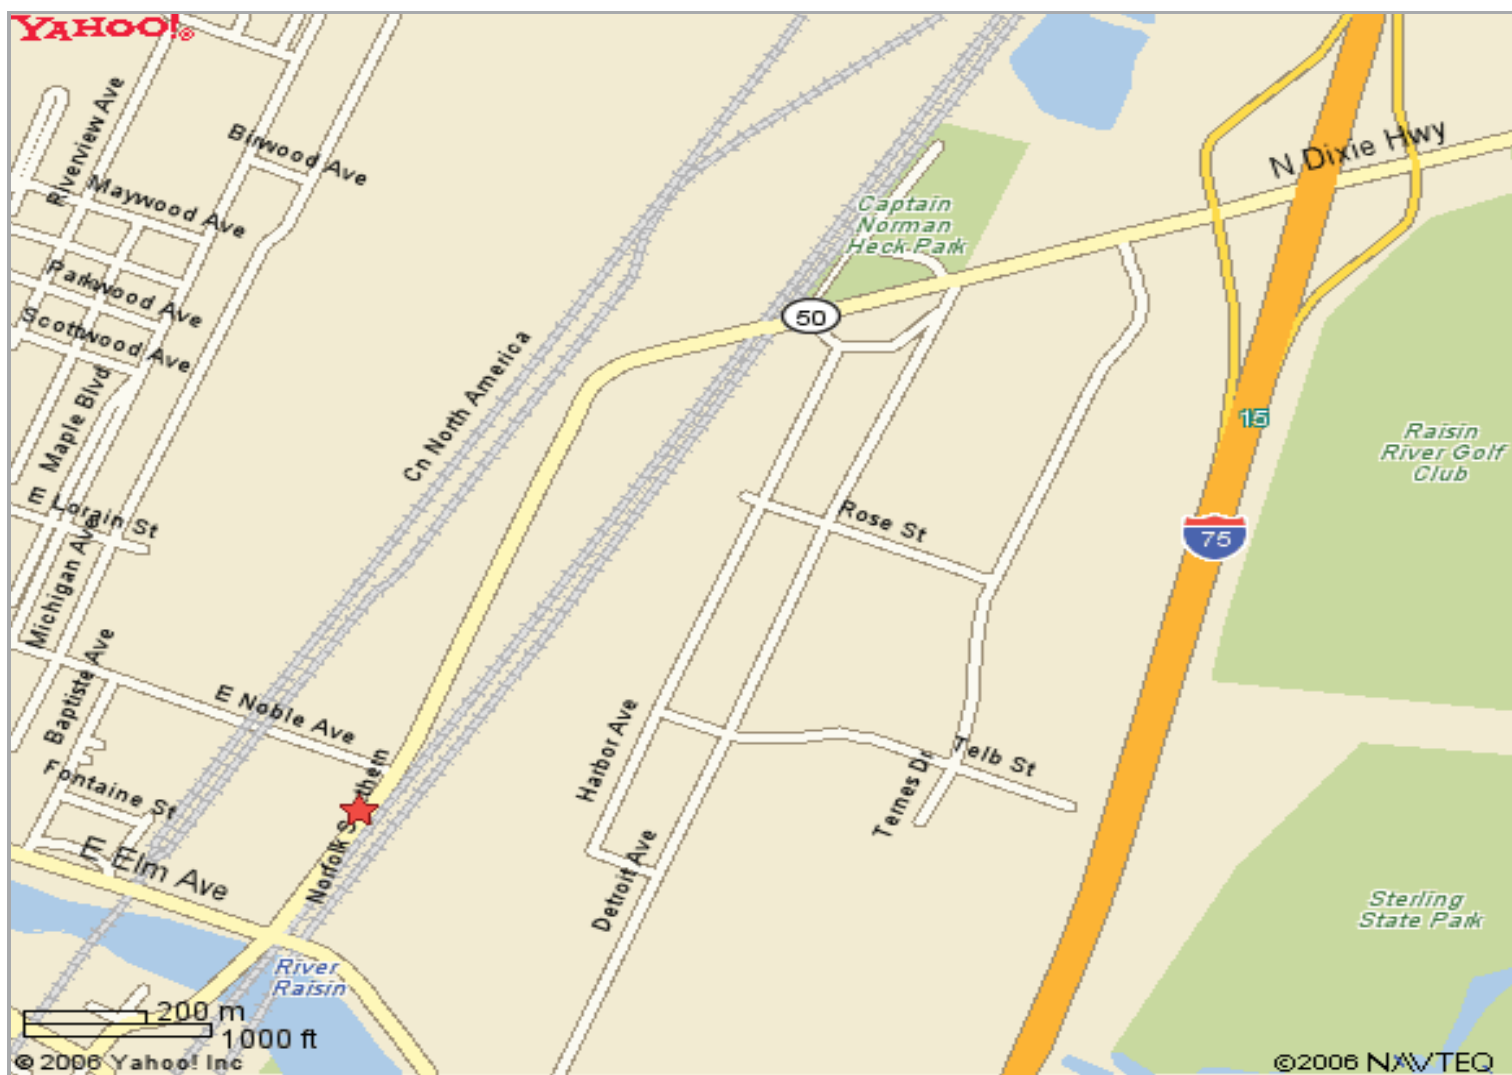

Boys Ice Hockey Winter Athletic Locations

★ Monroe Multi-Sport Complex

I-75 to Dixie Hwy./Rt. 50 (Downtown Monroe) exit 15. West on Dixie Hwy. 1¼ mile
To the Monroe Multi-Sports Complex. Arena is on west (right) side of road.