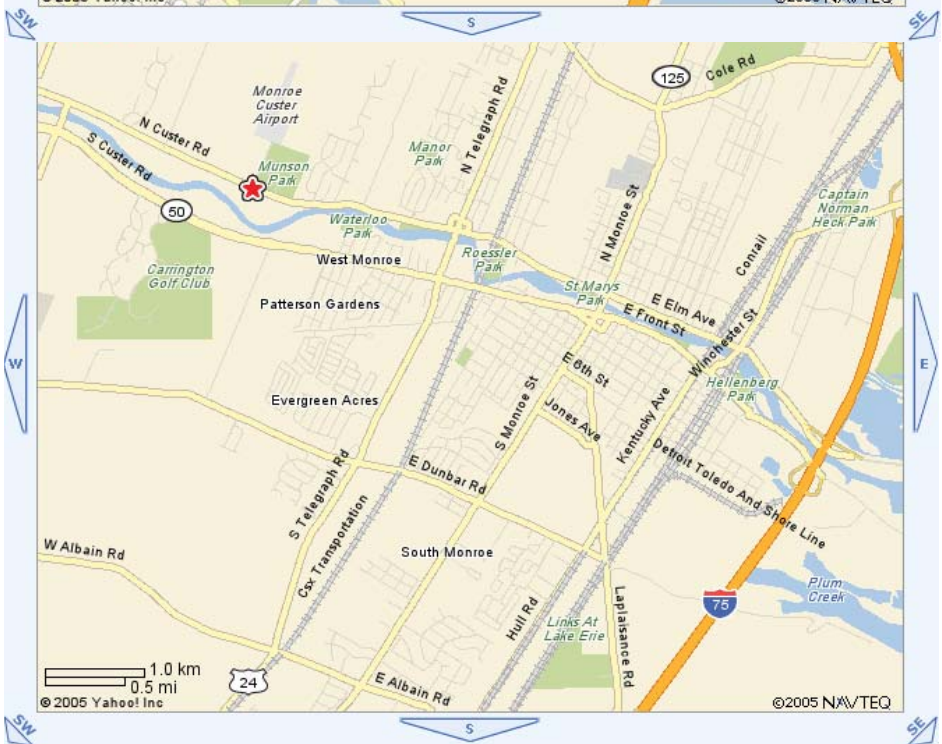

★ **Soldiers & Sailors Park**
I-75 south to Dixie Hwy. exit 15, turn right, go approx. 1 mile, over River Raisin Bridge, right on Front St. to park.

★ **Munson Park**
I-75 south to Elm St. exit; travel west-past SMCC, under Telegraph overpass, approx. 1 mile on right.