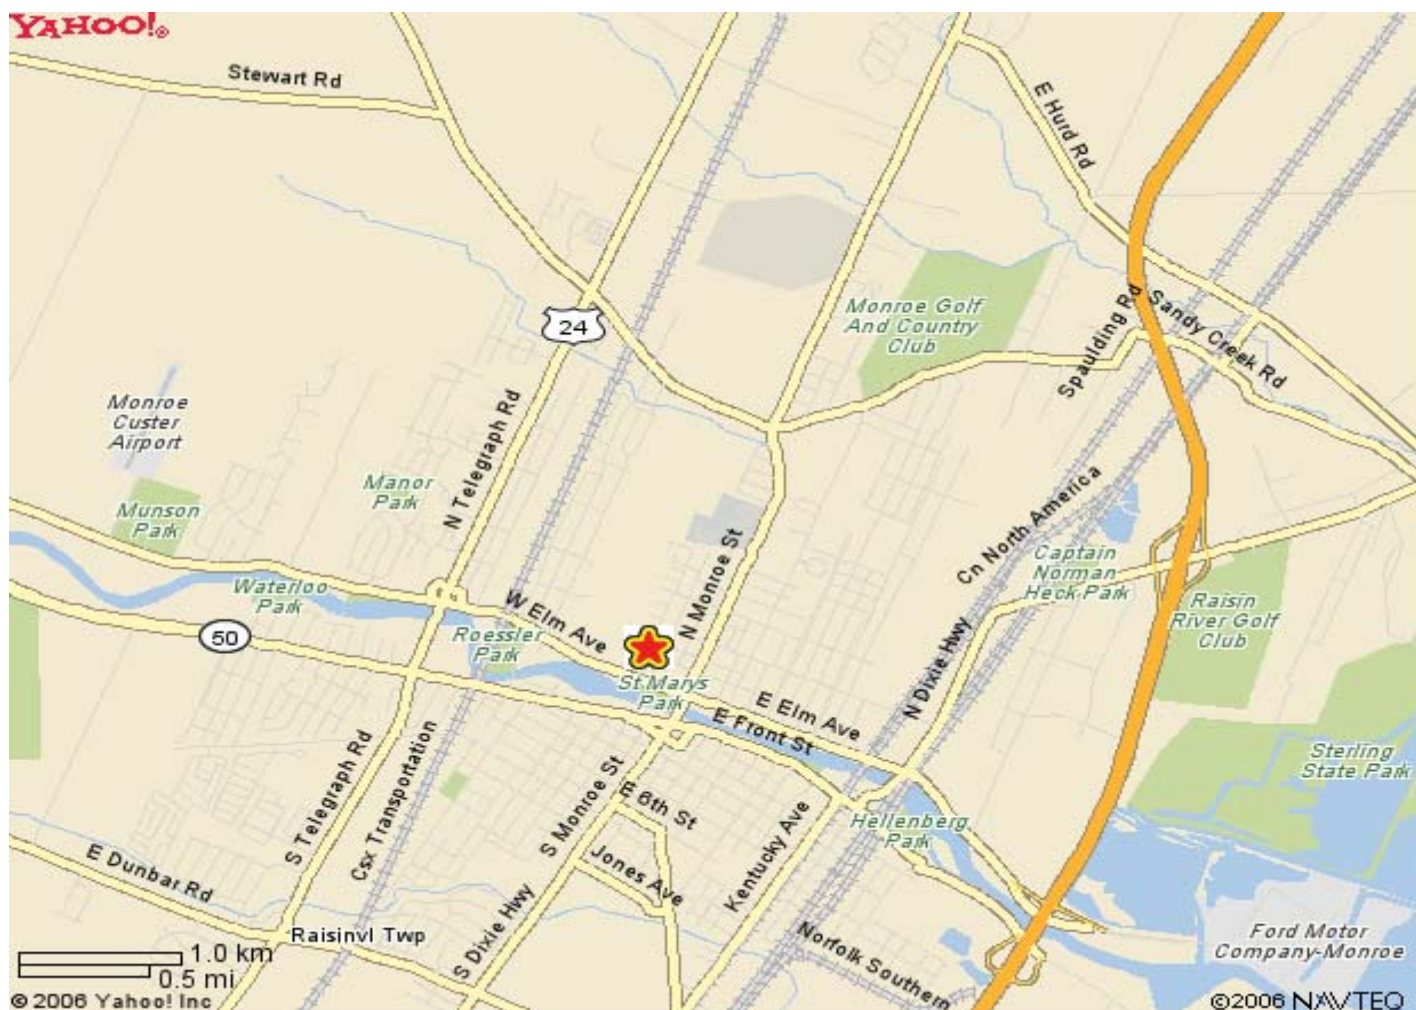

Boys Ice Hockey Winter Athletic Locations

★ Monroe Multi-Sport Complex

I-75 to Dixie Hwy./Rt. 50 (Downtown Monroe) exit 15. West on Dixie Hwy. 1¼ mile
To the Monroe Multi-Sports Complex. Arena is on west (right) side of road.

From I-75: Exit 15, turn right on Dixie Hwy. Turn right on Elm Street. Turn right on Monroe Street and then immediately turn left on West Vine Street. Turn Left on St. Mary's Avenue which leads into the school parking lot.