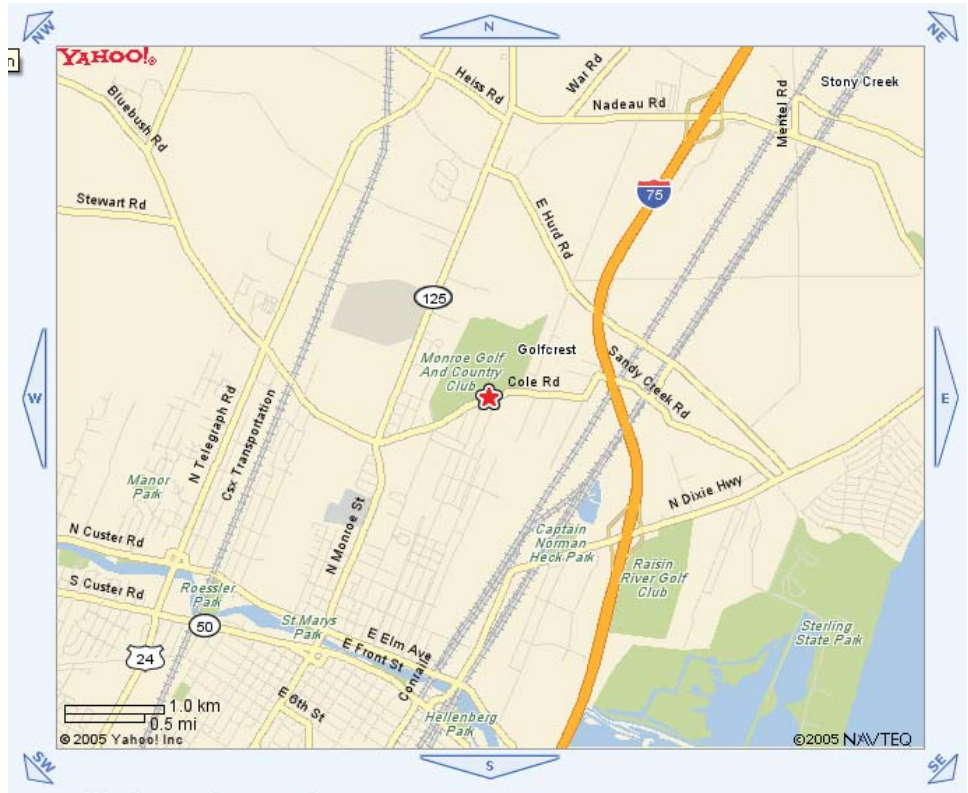

St. Mary Catholic Central High School

Athletic Department

Diane Tuller, Athletic Director
dtuller@smccmonroe.com

Boys Golf Locations

Monroe Golf & Country Club
611 Cole Road
Monroe, Michigan 48162
(734) 241-5190