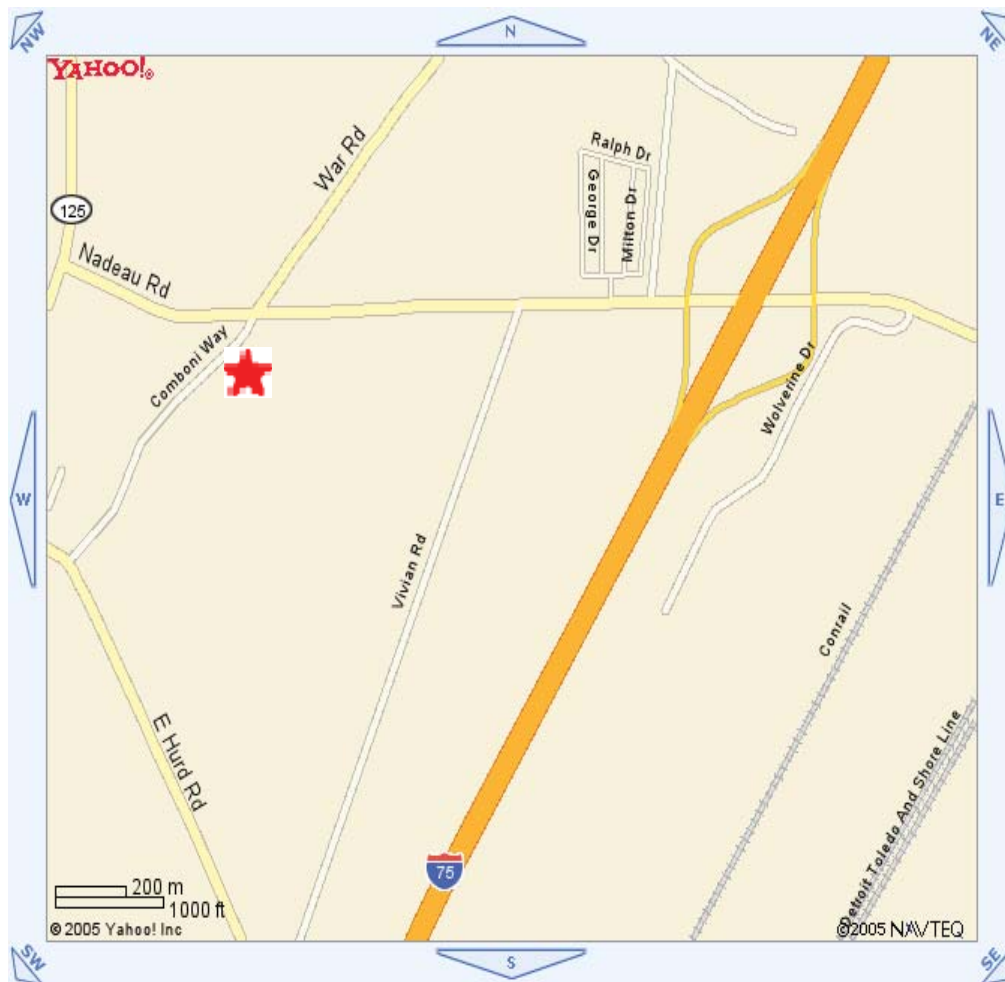

St. Mary Catholic Central High School

Athletic Department

Diane Tuller, Athletic Director
dtuller@smccmonroe.com

JV & Varsity Girls Soccer Location

★ Monroe Paul & Lynn Rosenbrook Field

I-75 south to exit 18, Nadeau Rd.; turn right on Nadeau, travel approx. 1 mile; Turn left onto Comboni Way. Paul & Lynn Rosenbrook Field is located behind the Holy Cross Children's Services Complex.