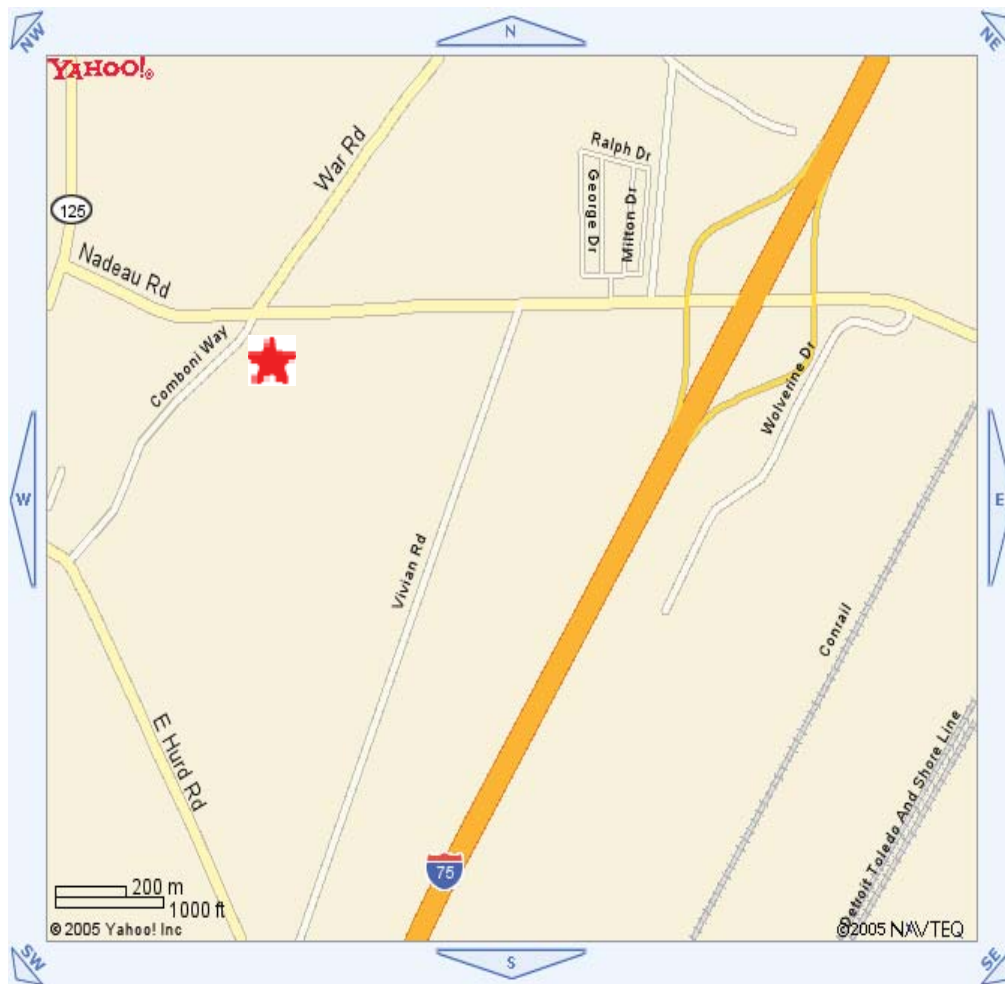

JV & Varsity Boys Soccer Fall Athletic Location

★ Monroe Paul & Lynn Rosenbrook Field

I-75 south to exit 18, Nadeau Rd.; turn right on Nadeau, travel approx. 1 mile; Turn left onto Comboni Way. Paul & Lynn Rosenbrook Field is located behind the Holy Cross Children's Services Complex.