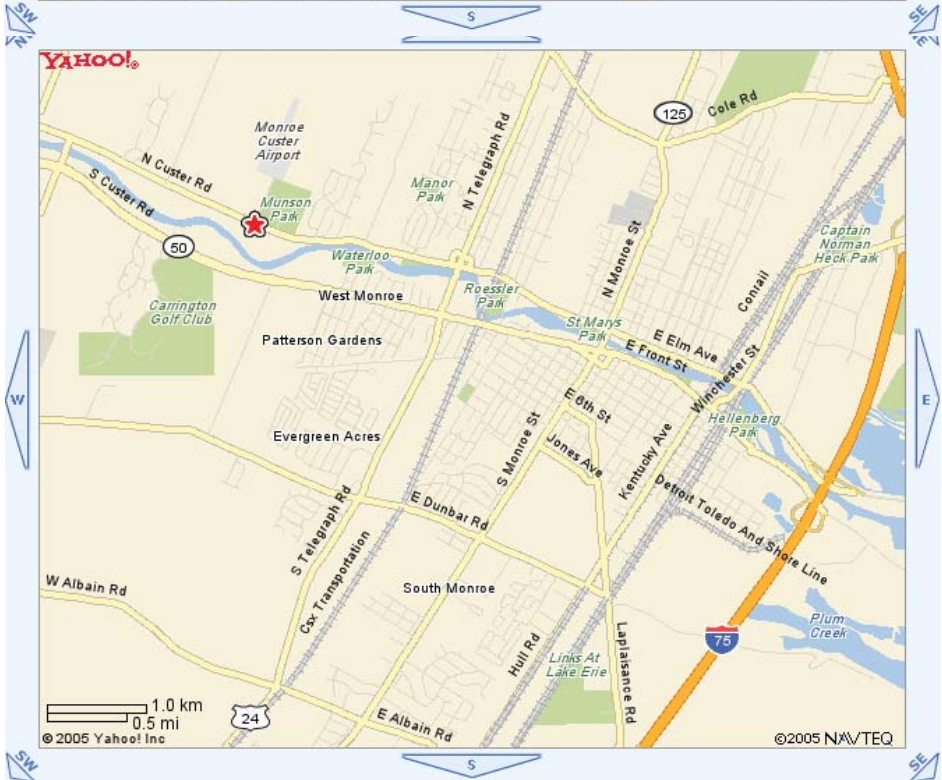

★ Munson Park
I-75 south to Elm St. exit;
travel west-past SMCC,
under Telegraph,
approx. 1 mile on right.