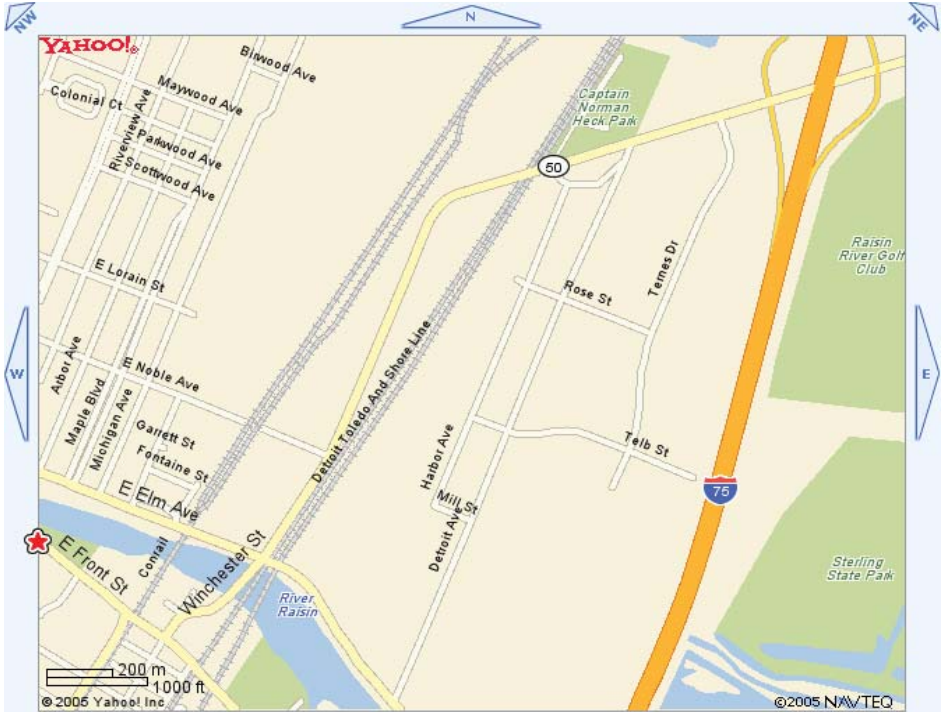

St. Mary Catholic Central High School

Athletic Department

Diane Tuller, Athletic Director
dtuller@smccmonroe.com

Boys Tennis Fall Athletic Locations

★ Soldiers & Sailors Park
I-75 south to Dixie Hwy.
exit 15, turn right, go
approx. 1 mile, over
river, right on Front St. to
park.