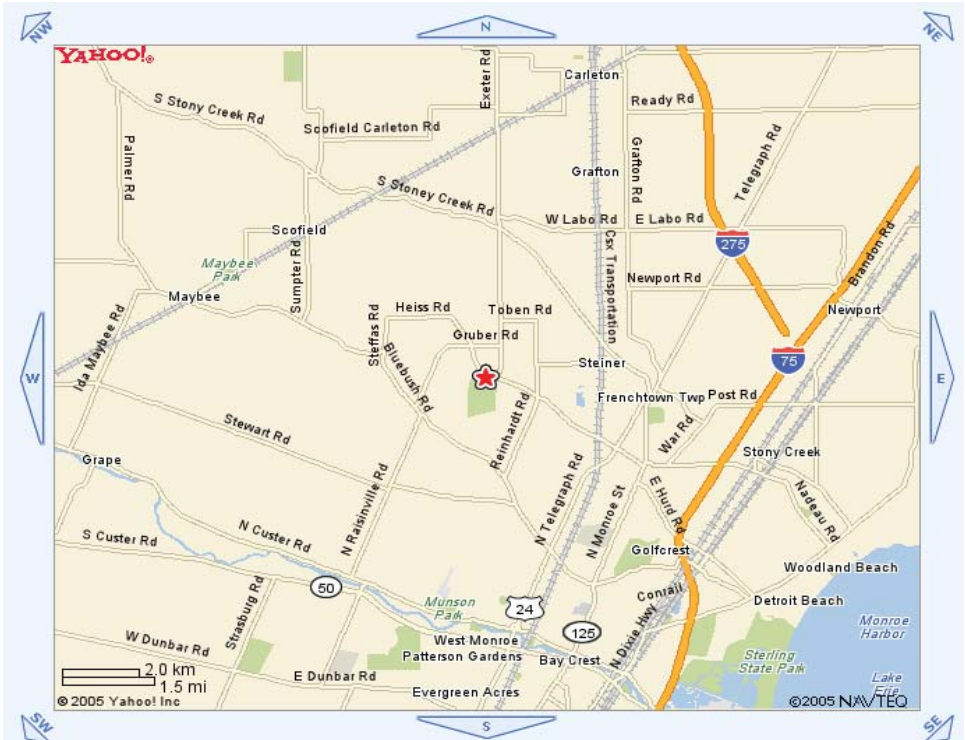

Sandy Creek Golf Course
3177 Heiss Road
Monroe, Michigan 48162
(734) 242-7200