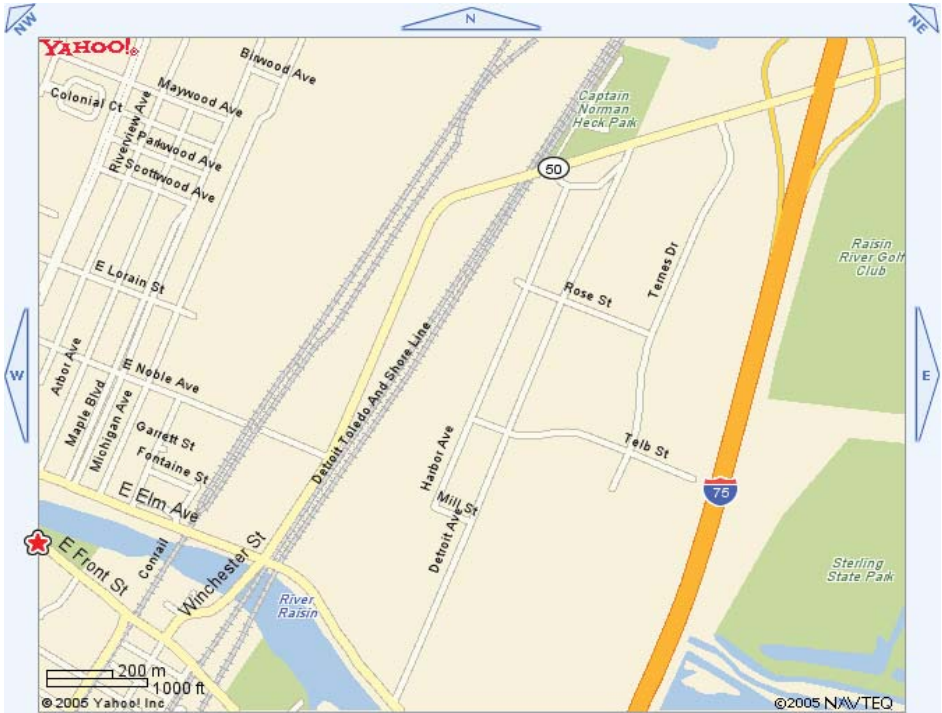

★ **Soldiers & Sailors Park**
I-75 south to Dixie Hwy. exit 15, turn right, go approx. 1 mile, over River Raisin Bridge, right on Front St. to park.

★ **Munson Park**
I-75 south to Elm St. exit; travel west-past SMCC, under Telegraph overpass, approx. 1 mile on right.