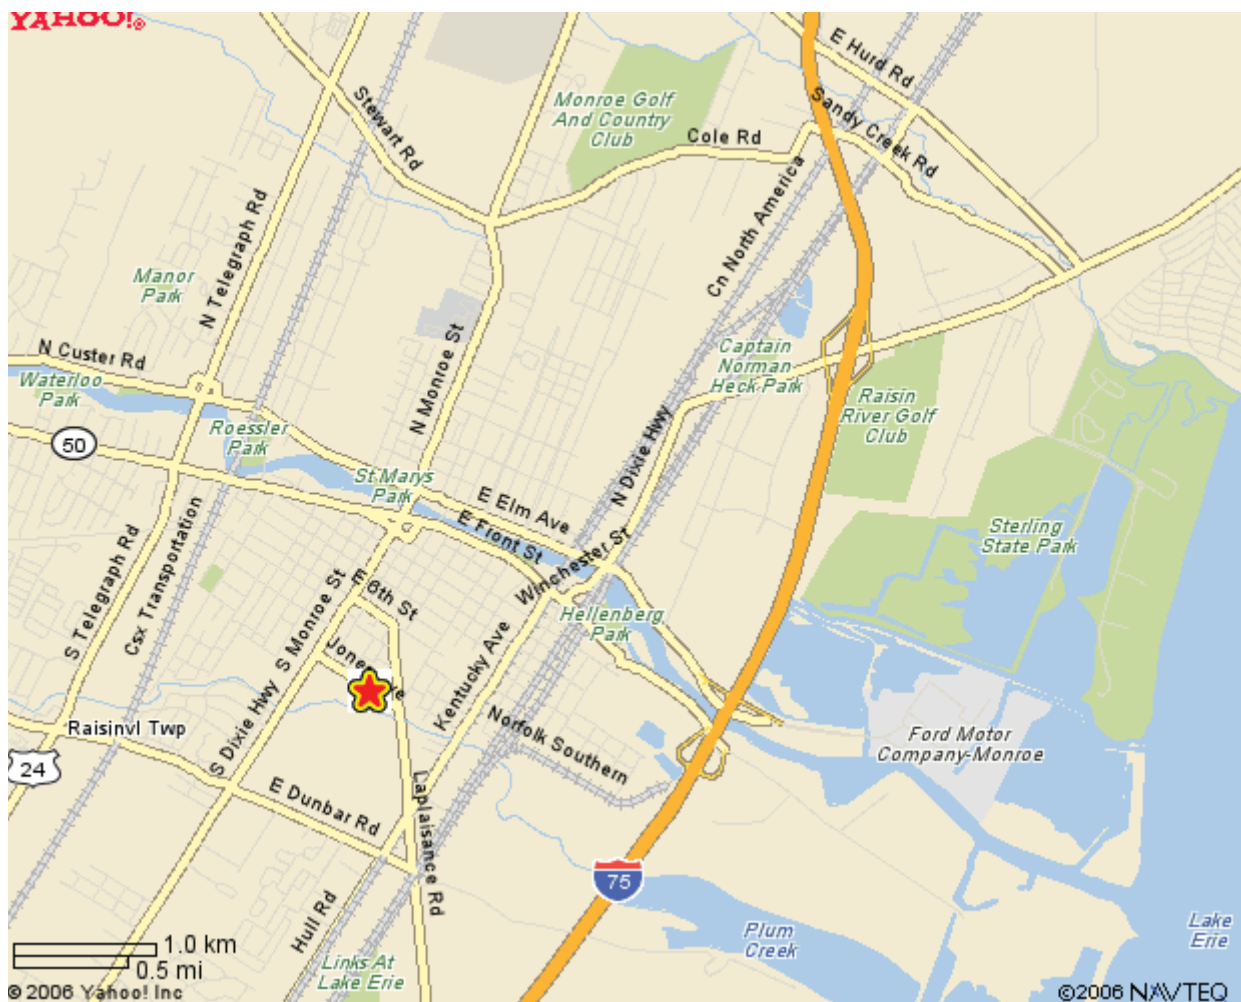

St. Mary Catholic Central High School

Athletic Department

Diane Tuller, Athletic Director
dtuller@smccmonroe.com

Football Fall Athletic Locations

★ Navarre Field

From I-75: Exit 11, LaPlaisance Road. Head North from LaPlaisance Road 1.8 miles. Turn left on Jones Avenue 0.1 mile to Football Field, across from State Police Barracks, 300 Jones Avenue.