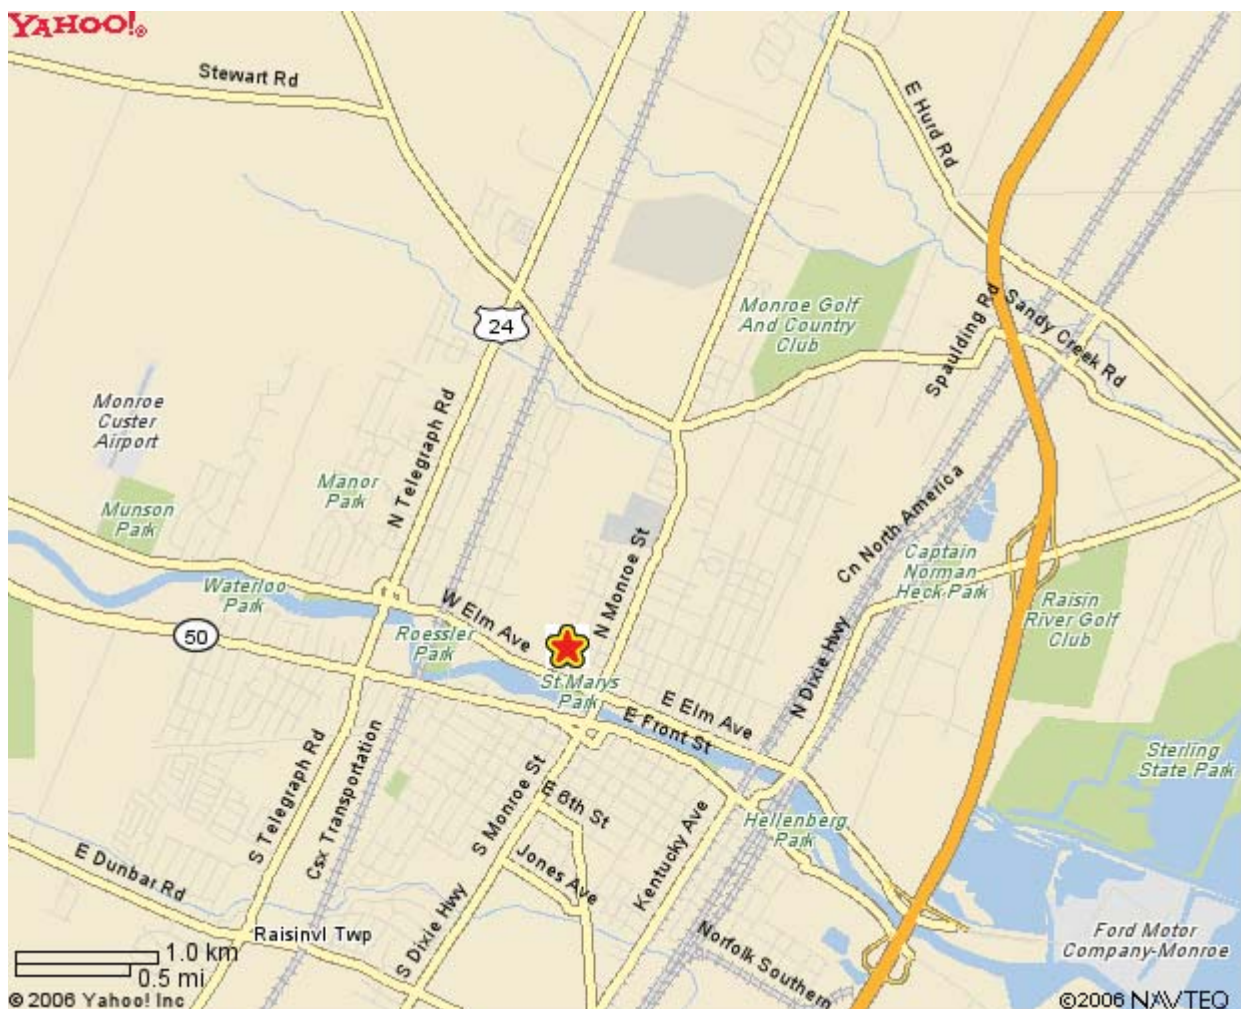

St. Mary Catholic Central High School

Athletic Department

Diane Tuller, Athletic Director
dtuller@smccmonroe.com

Girls Volleyball Fall Athletic Locations

★ St. Mary Catholic Central High School

From I-75: Exit 15, turn right on Dixie Hwy. Turn right on Elm Street. Turn right on Monroe Street and then immediately turn left on West Vine Street. Turn Left on St. Mary's Avenue which leads into the school parking lot.