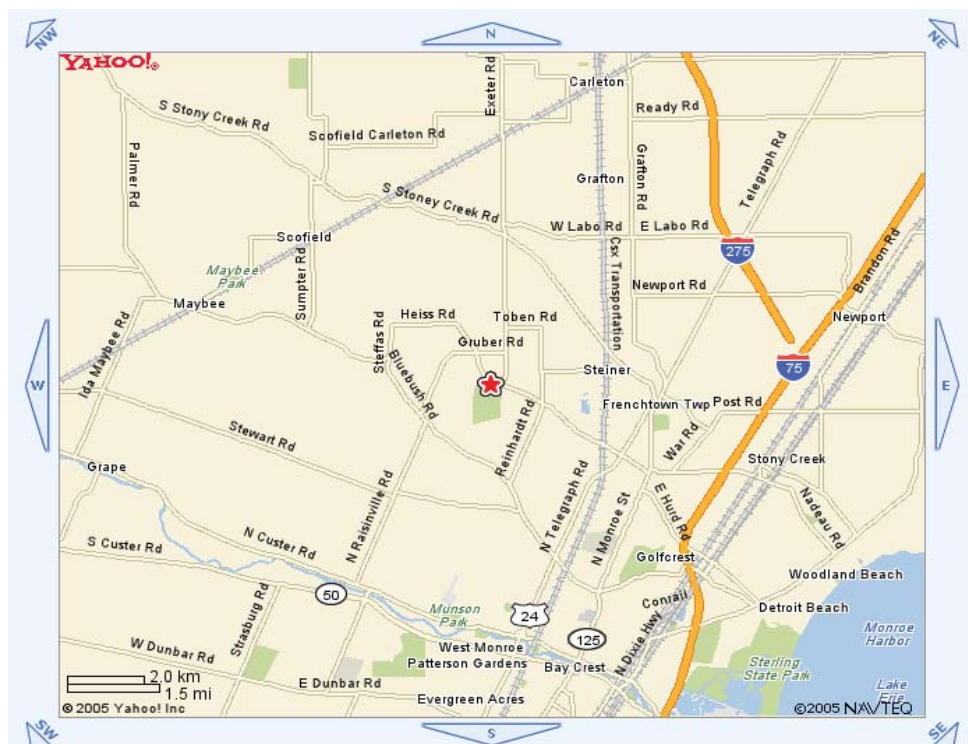

Sandy Creek Golf Course
3177 Heiss Road
Monroe, Michigan 48162
(734) 242-7200