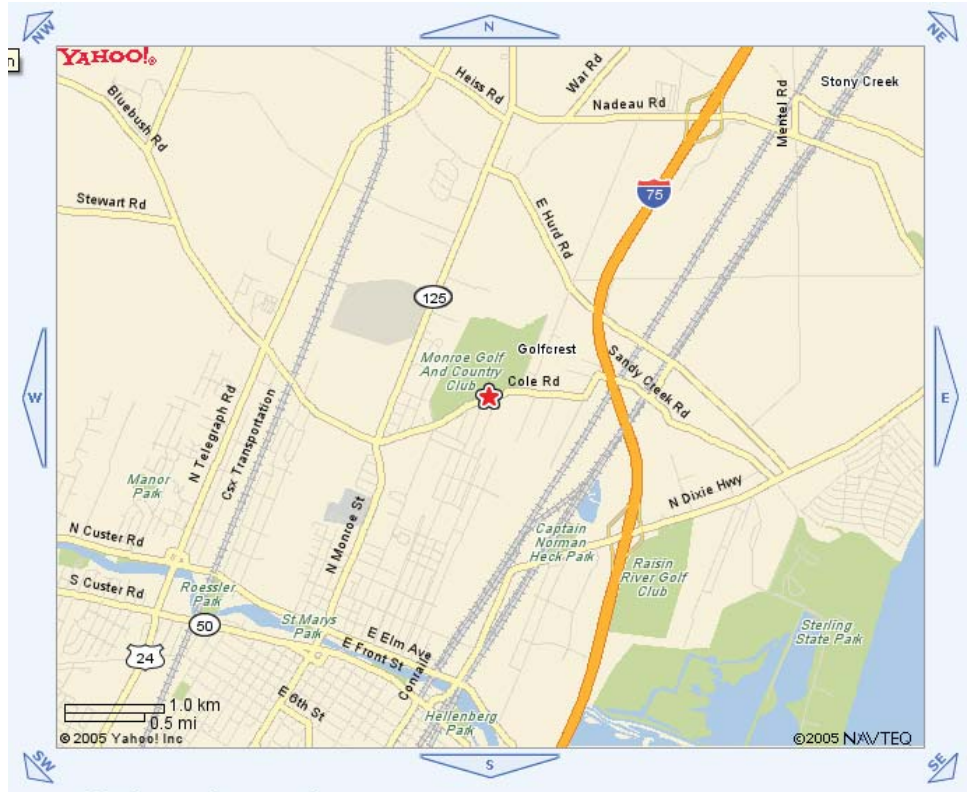

St. Mary Catholic Central High School

Athletic Department

Diane Tuller, Athletic Director
dtuller@smccmonroe.com

Girls Golf Fall Athletic Locations

Monroe Golf & Country Club
611 Cole Road
Monroe, Michigan 48162
734) 241-5190